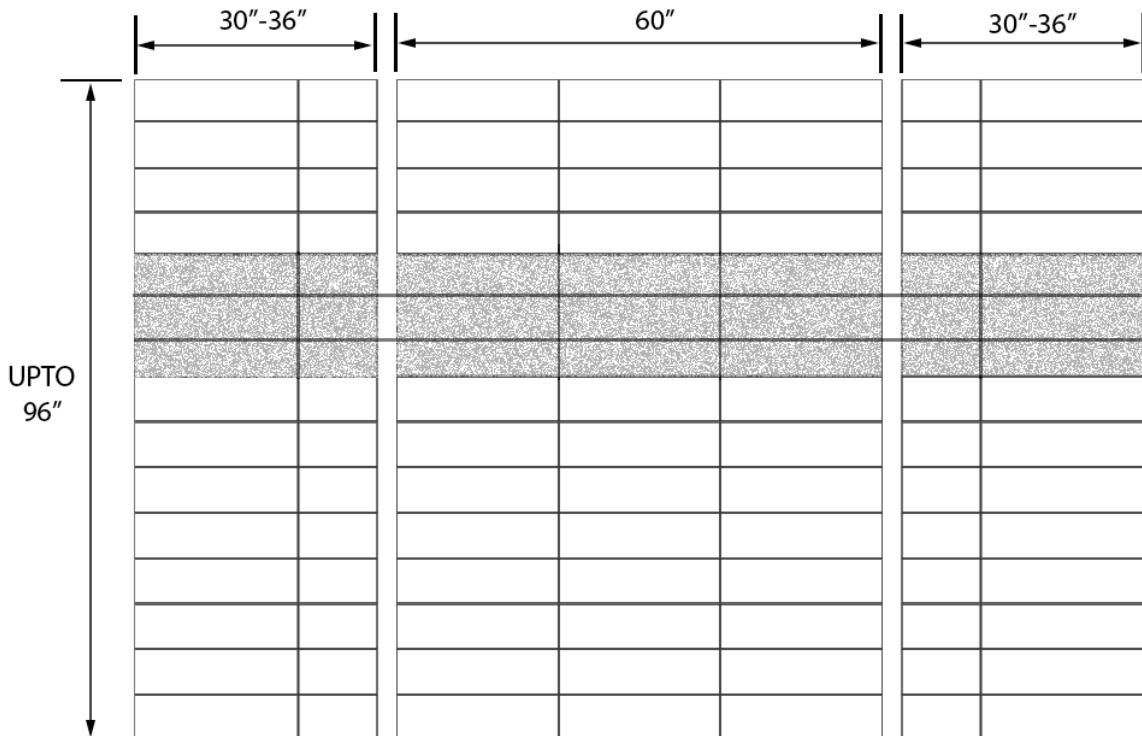

Model: Rosie

Specification:

- Material: Cast marble
- 15" x 4" pattern
- 12" Accent border
- Gloss finish
- Sealed surface
- Mold & mildew resistant
- Easy to install
- Brand: NERVAL

Disclaimer: Nerval makes every effort to provide accurate specification data. However, specification may change without notice. Please visit nerval website to see NERVAL'S TERMS AND CONDITIONS.

Cast Marble Shower Surrounds

Width	Height	Thickness
30"	96"	¼"
36"	96"	¼"
60"	96"	¼"

Custom sizes are available

Specification:

- All panels are made oversized and must be measured and cut to fit on site by the installer.
- For shower & tub surrounds.
- Accessory are available at www.nervalcorp.com

Shower & Tub Surrounds Guidelines:

Model: Rosie
Product: Shower & tub panels
Style: Contemporary
Design: Smooth,
Recommended uses: Shower & tub surrounds

Panel size:

- 30" x 96"
- 36" x 96"
- 60" x 96"
- Custom sizes are available
- Thickness: ¼"
- Material: Cast marble
- Finish: Gloss
- Brand: NERVAL